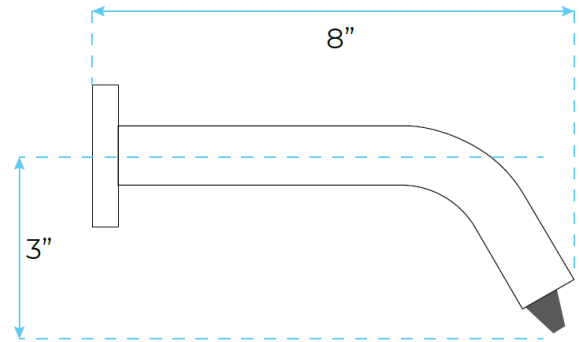

MILAN TOUCHLESS WALL MOUNTED SOAP DISPENSER OIL RUBBED BRONZE FINISH SPECS

SPECS :

Product Type: Commercial
 Main Construction Material: Brass
 Mount Type: Deck
 Handle Type: Infra-Red
 Power Rating: DC: 6V (4x 1.5VAA alkaline battery) AC:220V
 Batteries Required: 4 AA Batteries (not supplied)
 Number of Tap Holes: 1
 Valve/Cartridge Type: Solenoid Valve
 Plumbing System Requirements: Suitable for all plumbing systems
 Sensing Range: 15 _ 3cm
 Activation Time: 0.5 - 1 secs
 Viscosity of Liquid Soap: 100-3500cp (mpA .s)
 Soap volume: <2m/time (Four gear)